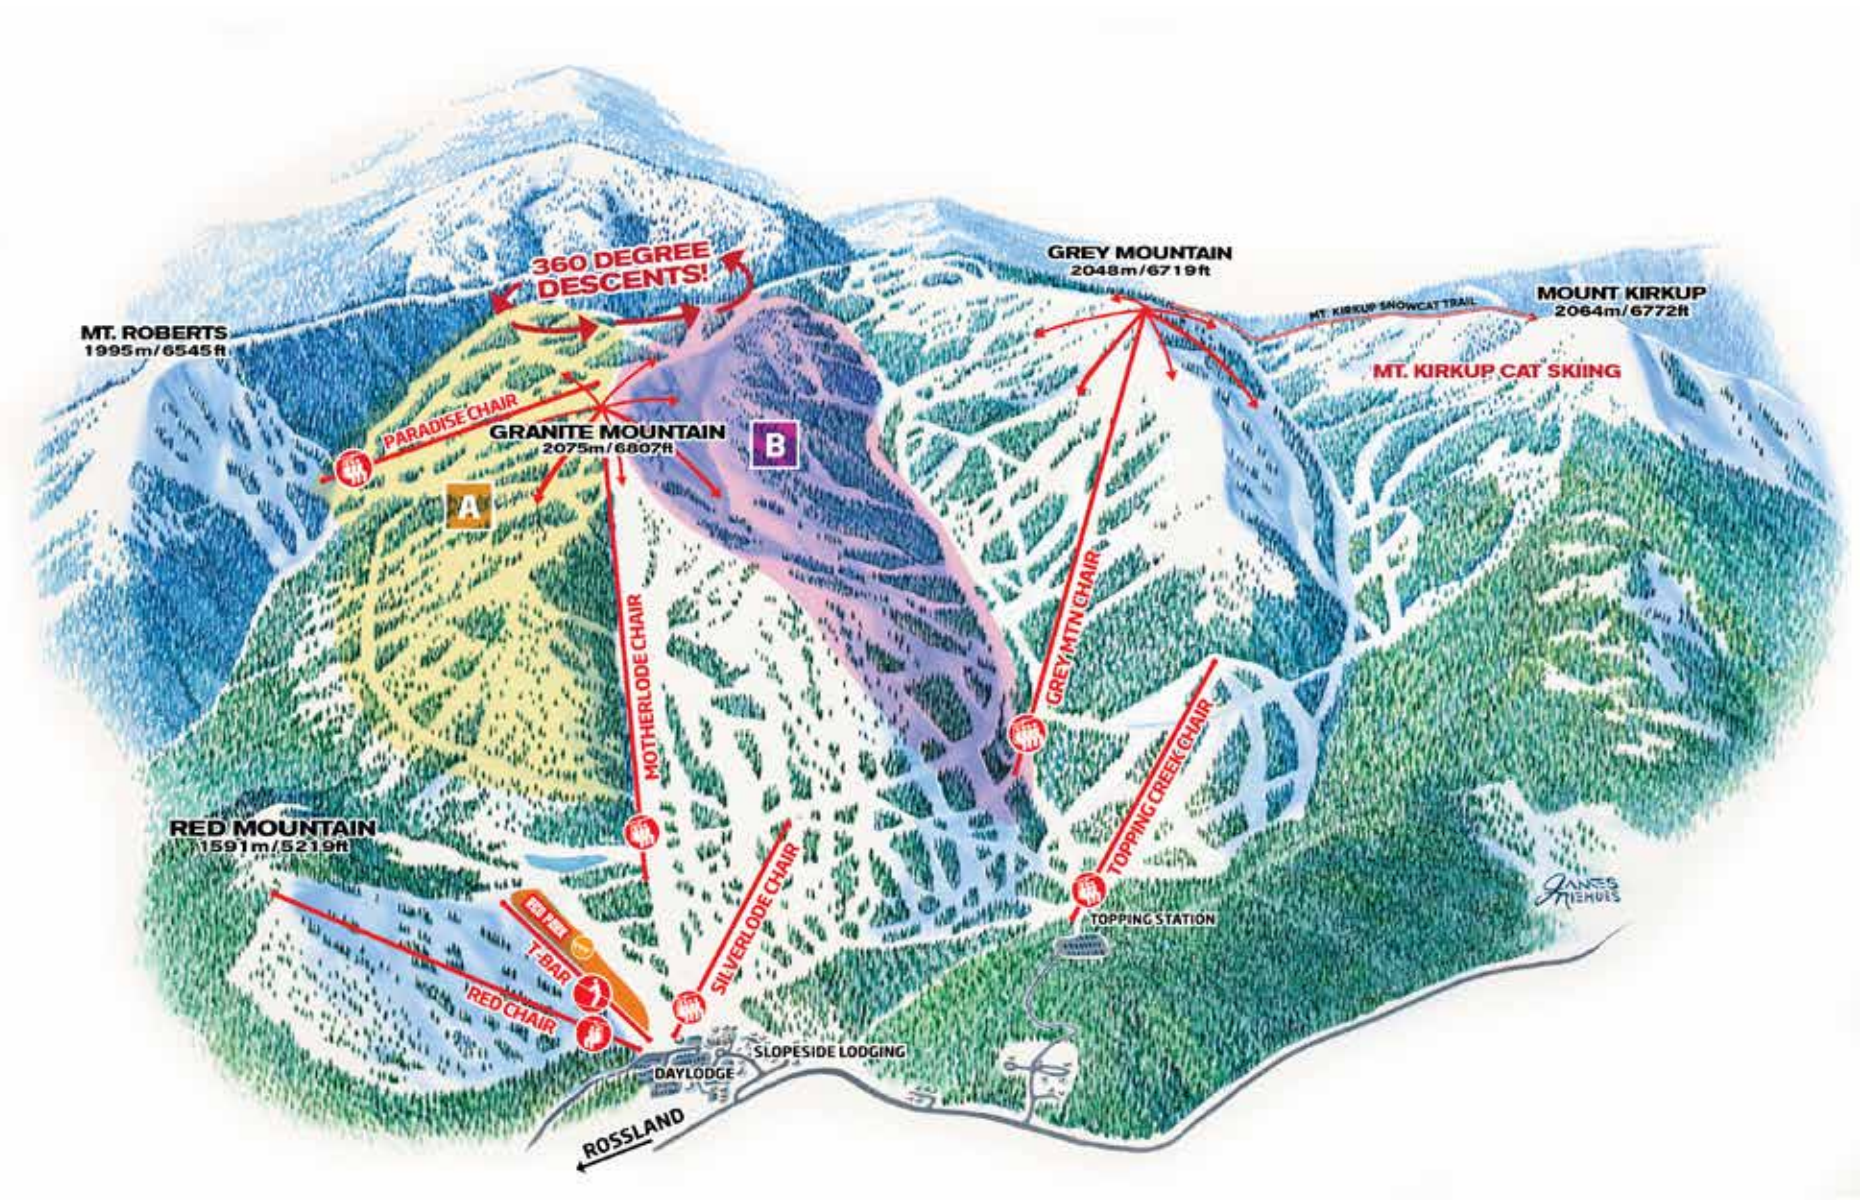

# 2024/25 TRAIL MAP

Vertical Drop	890m / 2919ft
Total Skiable Acres	3850 acres
# of Marked Runs	119
# of Stashes	Countless
# of Lifts	8
Beginner	17%
Intermediate	34%
Advanced	23%
Expert	26%

**LEGEND**

Food & Drink	Rentals	Parking	T-Bar	Triple Chair	Light Touring	Beginner	Advanced	Rockstar Energy Terrain Park	Ski Area Boundary	The Constella Cabins & Clubhouse
Lift Tickets	Get Lost Adventure Centre & Ski School	The Josie	Double Chair	Quad Chair	Red Carpet	Intermediate	Expert	Cliff Area - Open Subject to Snowpack	Out of Bounds	Legacy Training Centre Race Course
RMRL Check-In	Nowhere Special Hostel	First Aid								Flip map for closeup inset
										Flip map for closeup inset