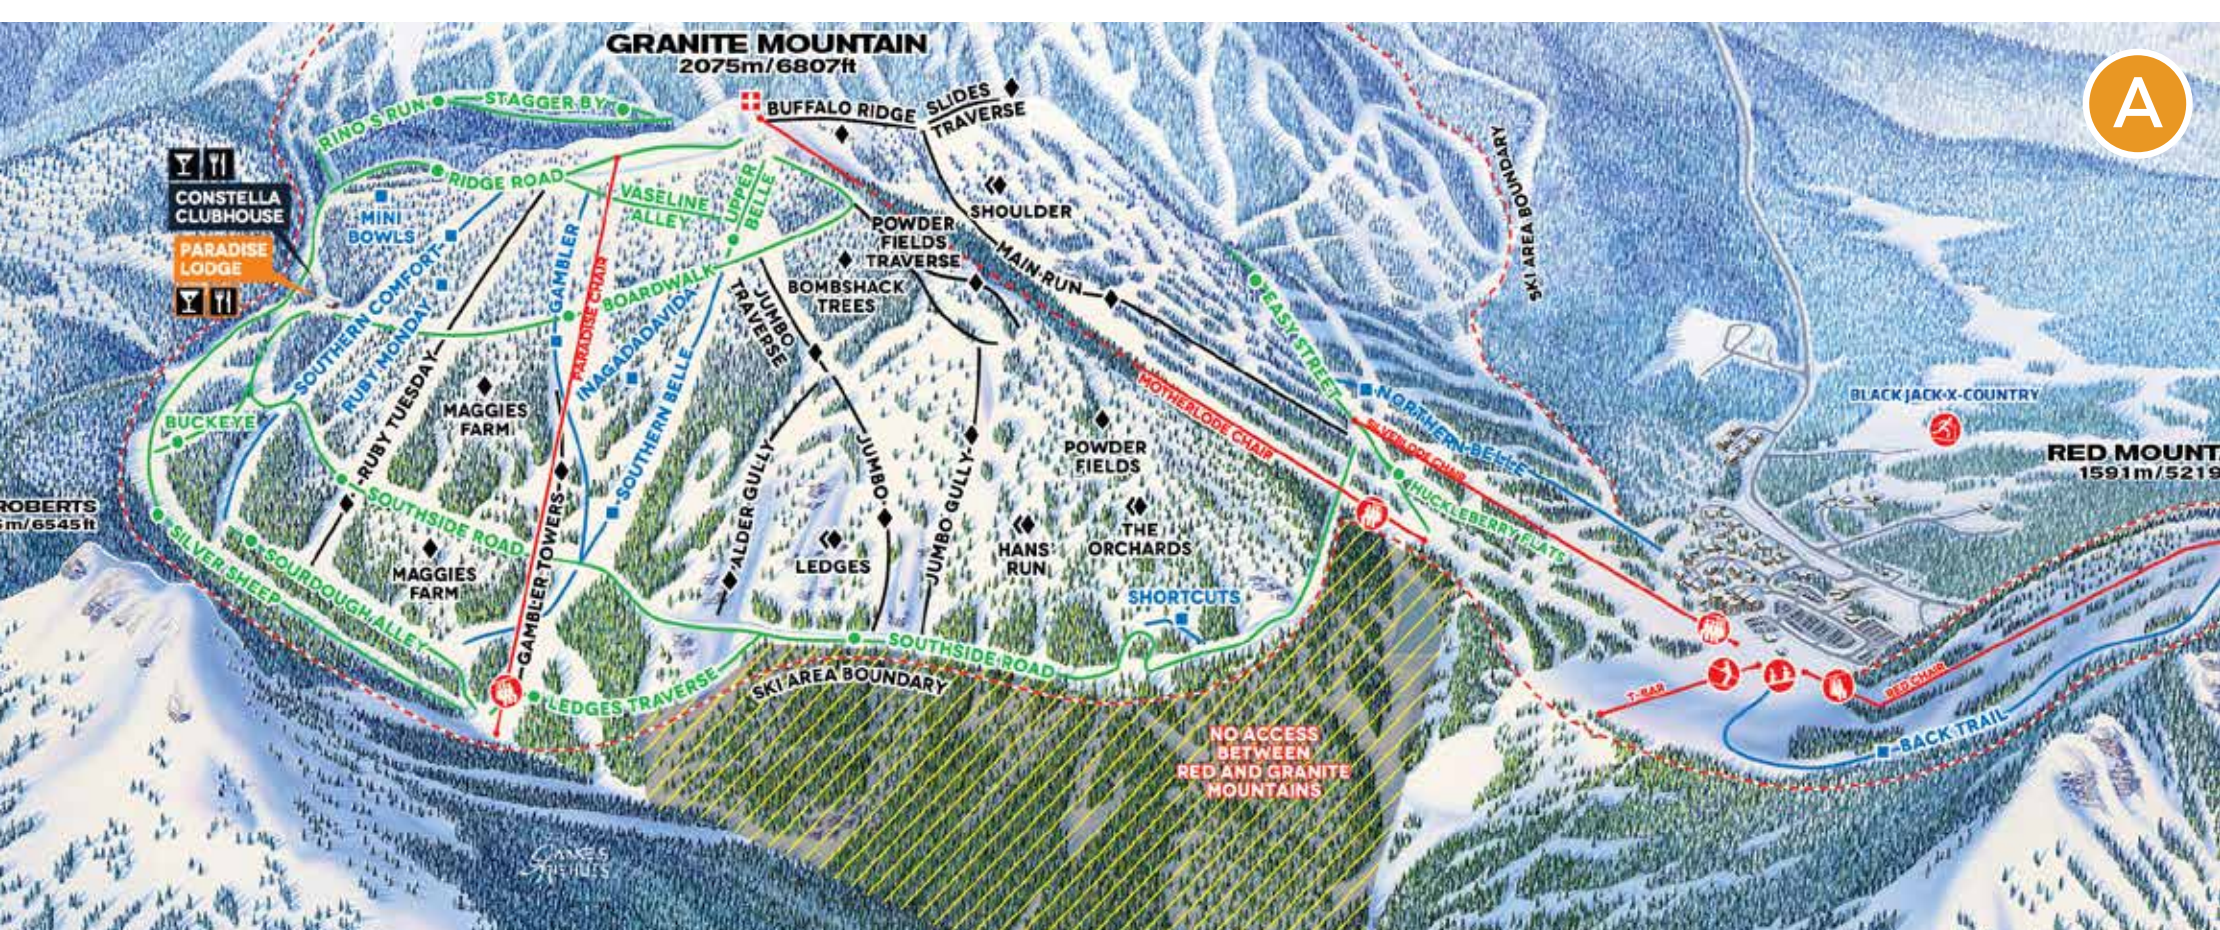

# 2024/25 TRAIL MAP

Vertical Drop	890m / 2919ft
Total Skiable Acres	3850 acres
# of Marked Runs	119
# of Stashes	Countless
# of Lifts	8
Beginner	17%
Intermediate	34%
Advanced	23%
Expert	26%

**LEGEND**

Food & Drink	Rentals	Parking	T-Bar	Triple Chair	Light Touring	Beginner	Advanced	Rockstar Energy Terrain Park	Ski Area Boundary	The Constella Cabins & Clubhouse
Lift Tickets	Get Lost Adventure Centre & Ski School	The Josie	Double Chair	Quad Chair	Red Carpet	Intermediate	Expert	Cliff Area - Open Subject to Snowpack	Out of Bounds	Legacy Training Centre Race Course
RMRL Check-In	Nowhere Special Hostel	First Aid								Flip map for closeup inset
										Flip map for closeup inset