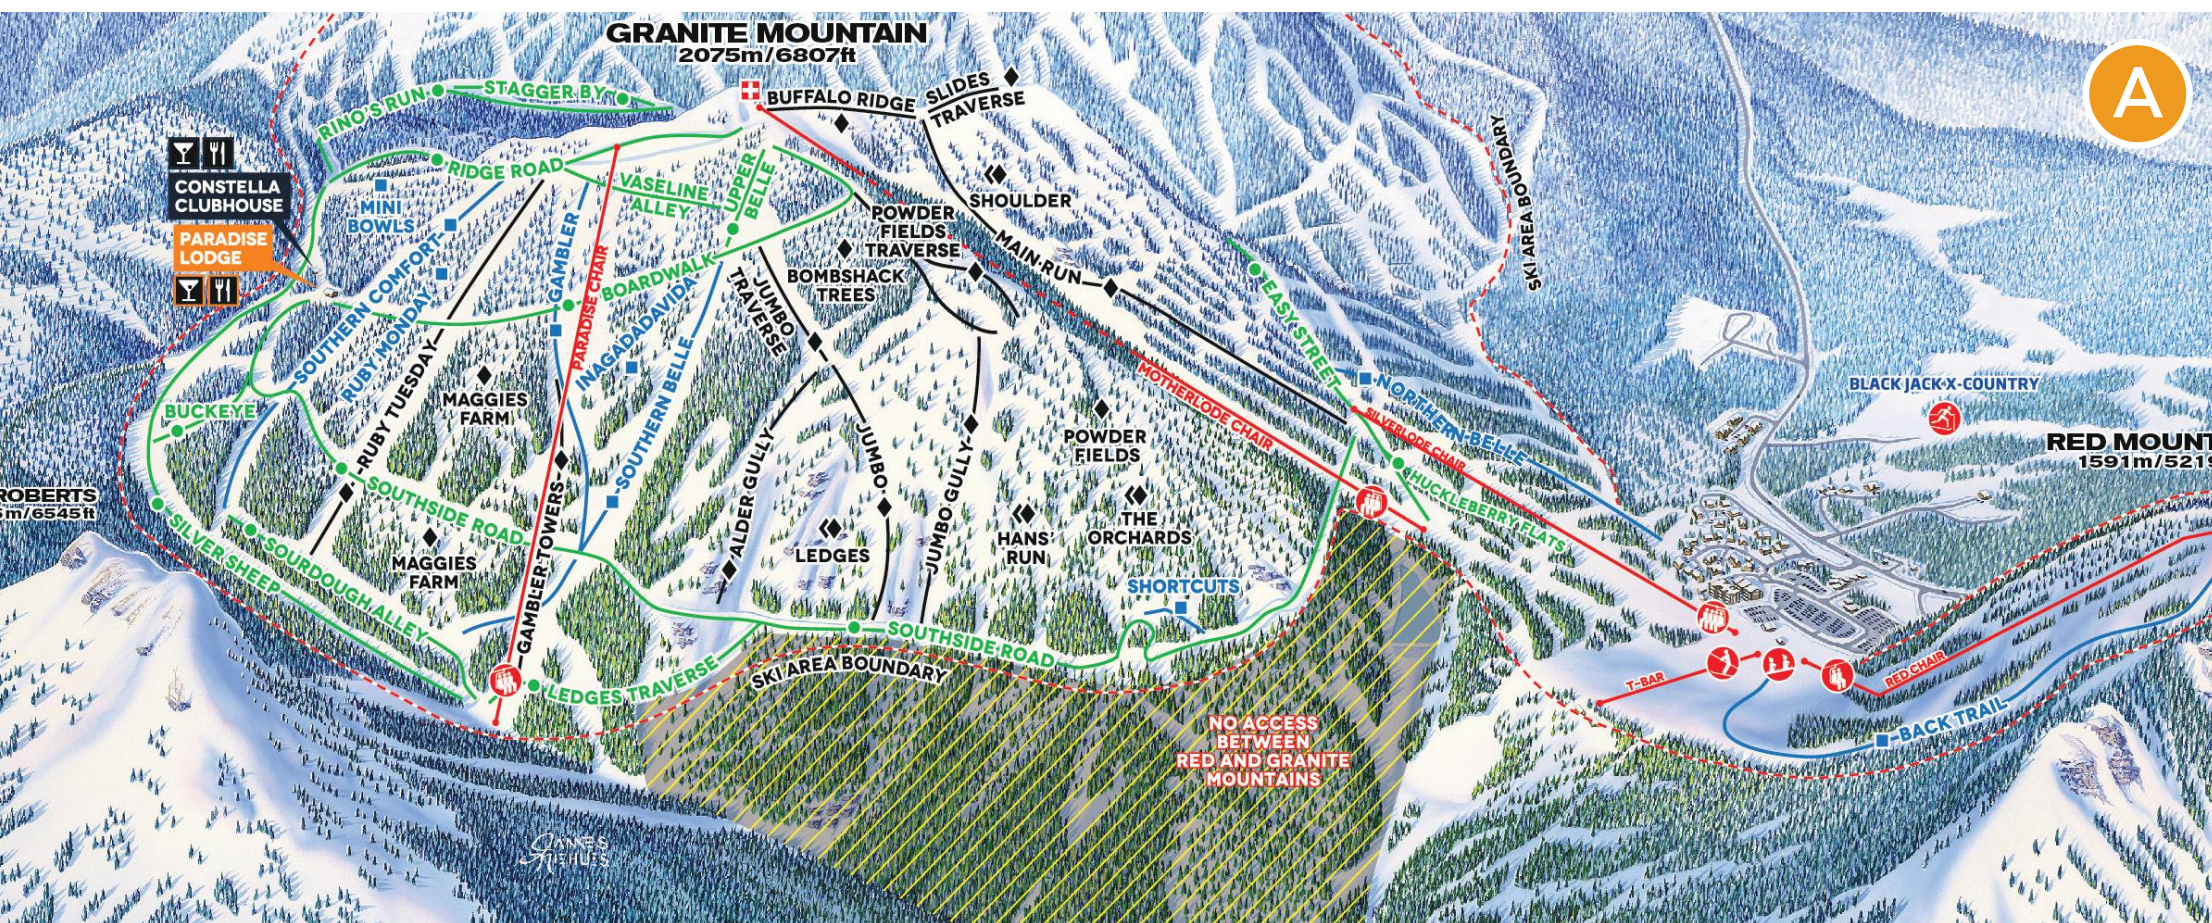

2024/25 TRAIL MAP

Vertical Drop	890m / 2919ft
Total Skiable Acres	3850 acres
# of Marked Runs	119
# of Stashes	Countless
# of Lifts	8
Beginner	17%
Intermediate	34%
Advanced	23%
Expert	26%

LEGEND

Food & Drink	Rentals	Parking	T-Bar	Triple Chair	Light Touring	Beginner	Advanced	Rockstar Energy Terrain Park	Ski Area Boundary	The Constella Cabins & Clubhouse
Lift Tickets	Get Lost Adventure Centre & Ski School	The Josie	Double Chair	Quad Chair	Red Carpet	Intermediate	Expert	Cliff Area - Open Subject to Snowpack	Out of Bounds	Legacy Training Centre Race Course
RMRL Check-In	Nowhere Special Hostel	First Aid								Flip map for closeup inset
										Flip map for closeup inset