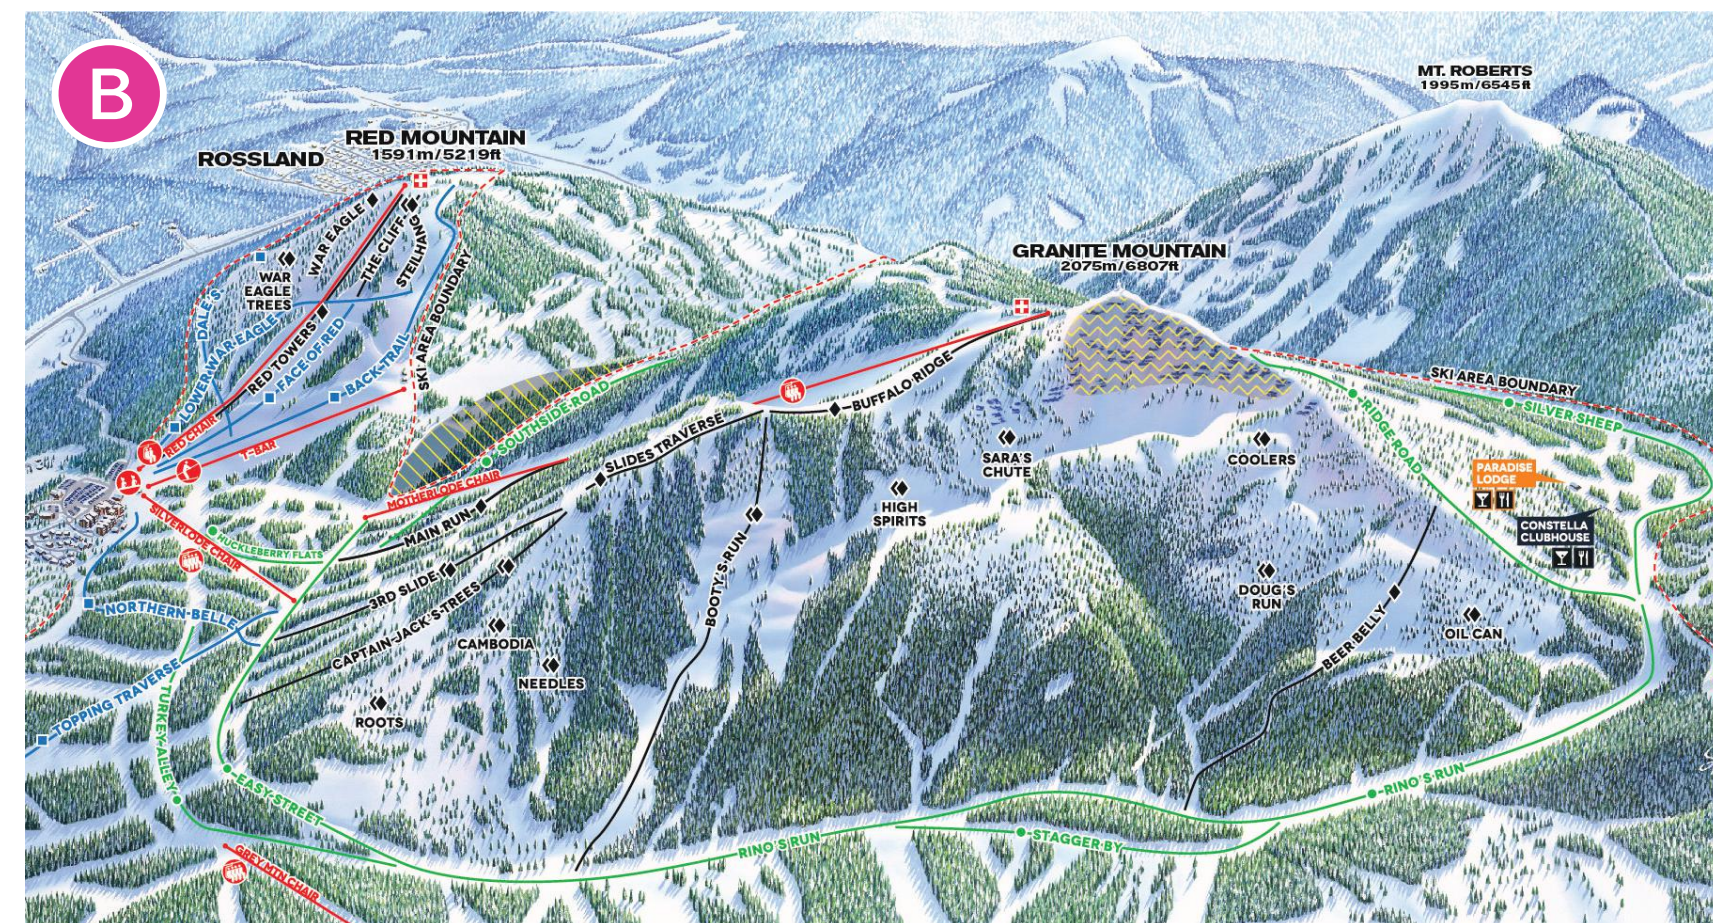

2024/25 TRAIL MAP

Vertical Drop	890m / 2919ft
Total Skiable Acres	3850 acres
# of Marked Runs	119
# of Stashes	Countless
# of Lifts	8
Beginner	17%
Intermediate	34%
Advanced	23%
Expert	26%

LEGEND

Food & Drink	Rentals	Parking	T-Bar	Triple Chair	Light Touring	Beginner	Advanced	Rockstar Energy Terrain Park	Ski Area Boundary	The Constella Cabins & Clubhouse
Lift Tickets	Get Lost Adventure Centre & Ski School	The Josie	Double Chair	Quad Chair	Red Carpet	Intermediate	Expert	Cliff Area - Open Subject to Snowpack	Out of Bounds	Legacy Training Centre Race Course
RMRL Check-In	Nowhere Special Hostel	First Aid								Flip map for closeup inset
										Flip map for closeup inset