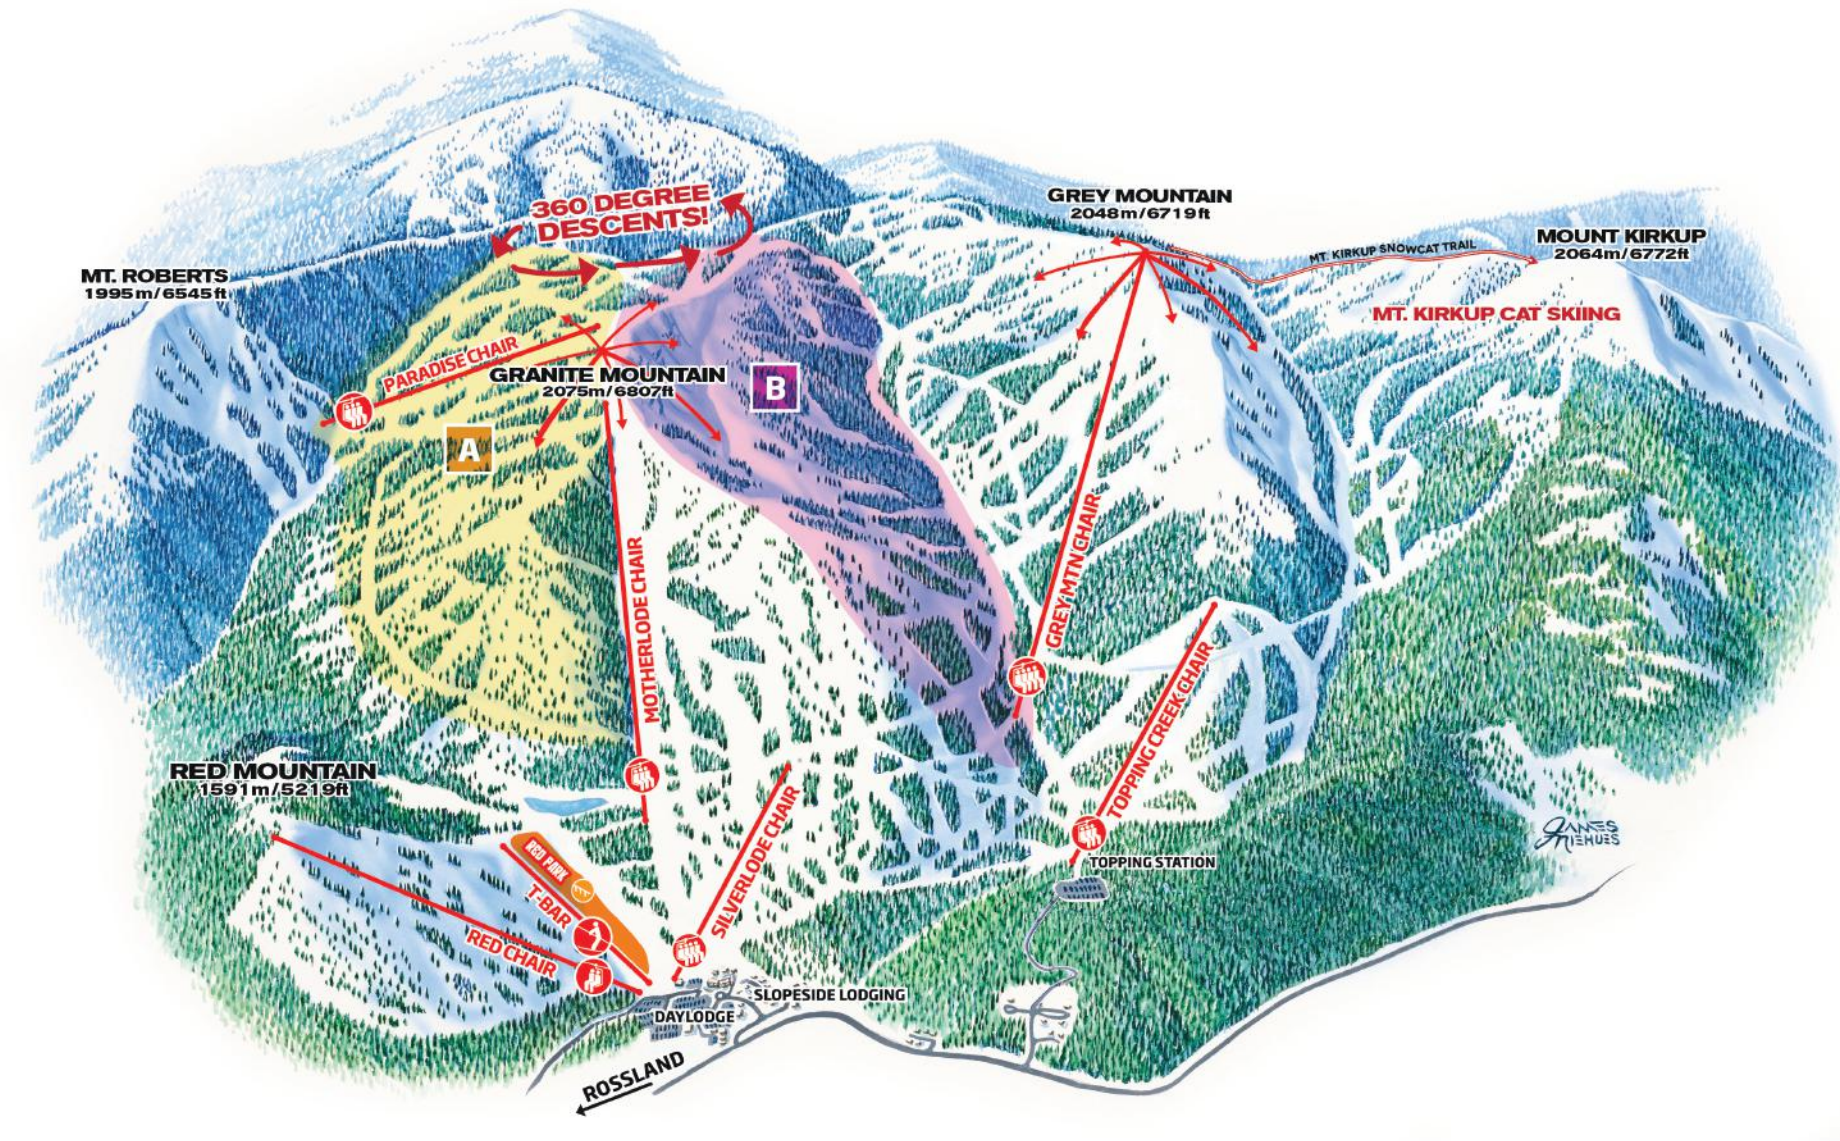

2024/25 TRAIL MAP

Vertical Drop	890m / 2919ft
Total Skiable Acres	3850 acres
# of Marked Runs	119
# of Stashes	Countless
# of Lifts	8
Beginner	17%
Intermediate	34%
Advanced	23%
Expert	26%

LEGEND

Food & Drink	Rentals	Parking	T-Bar	Triple Chair	Light Touring	Beginner	Advanced	Rockstar Energy Terrain Park	Ski Area Boundary	The Constella Cabins & Clubhouse
Lift Tickets	Get Lost Adventure Centre & Ski School	The Josie	Double Chair	Quad Chair	Red Carpet	Intermediate	Expert	Cliff Area - Open Subject to Snowpack	Out of Bounds	Legacy Training Centre Race Course
RMRL Check-In	Nowhere Special Hostel	First Aid								Flip map for closeup inset
										Flip map for closeup inset